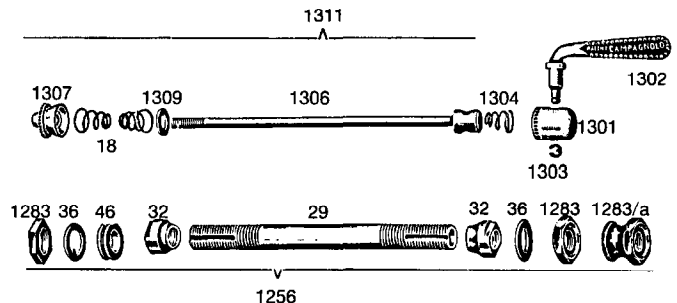

CAMPAGNOLO

TRACK HUBS

IBM NO.	PART NO.	DESCRIPTION	PKG. QTY.
145973	1036	Large Flange Track Hub, 36°, Sold in Pairs Only	1 Pr.
<i>Front Track Hub Parts</i>			
145811	1001/4P	Track Axle Complete	1
145974	19P	Track Axle Only	1
145802	667	Track Fr. Axle Nut	1
All Other Parts Are Interchangeable With Road Hub			
<i>Rear Track Hub Parts</i>			
145813	1006/5P	Track Axle Complete	1
145790	29P	Track Axle Only	1
145793	33P	Track Locknut	1
145809	743	Track Lock Ring	1

All Other Parts Are Interchangeable With Road Hub

NUOVO TIPO HUB

IBM NO.	PART NO.	DESCRIPTION	PKG. QTY.
145784	1253	Large Flange Quick Release Hubs, 36°, Sold in Pairs Only	1 Pr.
<i>Nuovo Tipo Hub Parts</i>			
145685	1001/4	Front Axle Set Complete	1
145686	1310	Front Quick Release Spindle Complete	1
145687	1256	Rear Axle Set Complete	1
145688	1311	Rear Quick Release Spindle Complete	1