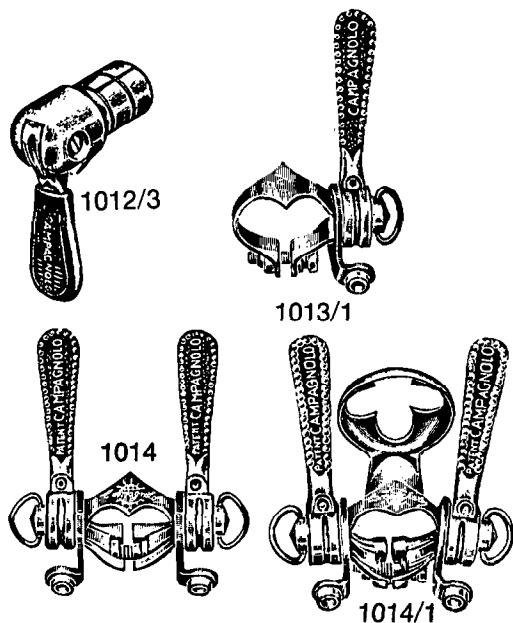

CAMPAGNOLO

CONTROL LEVERS

IBM NO.	PART NO.	DESCRIPTION	PKG. QTY.
145778	1003D	H.B. Control Set Complete	1
145774	1012/3	H.B. Control Set	1
145775	1013/1	R.H. Down Tube Controls	1
145776	1014	Twin Down Tube Control	1
145777	1014/1	Twin Down Tube Control With Pump Clip	1
<i>Control Lever Parts</i>			
145752	137	Segment Expanding Screw	1
145756	138	Segment	1
145757	139/1	Counter Nut	1
145758	139/2	Hexagonal Screw	1
145759	140/1	Tension Adjusting Screw	1
145760	142	Spring Segment Holder	1
145761	173	Rubber Covers, Blue, Black Red, Green, Grey	1
145762	174	Friction Plate	1
145763	174/1	Friction Plate	1
145764	201	Handlebar Lever	1
145765	601	R.H. Control Lever	1
145766	602	L.H. Control Lever	1
145767	603	Cover Plate	1
145768	604	Friction Adjusting Screw	1
145769	604/1	Friction Wing Nut	1
145772	609	Clip Bolt and Nut	1
145773	661	Brazed Boss Collar	1

HEADSET

IBM NO.	PART NO.	DESCRIPTION	PKG. QTY.
145839	1039	Road Headset 25.4 x 24F; 25 x 1; B.S.C. 1" x 24"	1 Set
145840	2101	Head Ball Race, Road	1
145841	1040	Track Headset 25.4 x 24F; 25 x 1; 1 x 24 B.S.C.	1 Set
145842	2102	Head Ball Race, Track	1