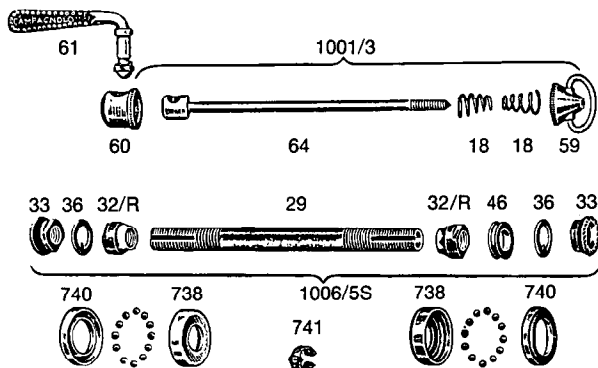

IBM NO.	PART NO.	DESCRIPTION	PKG. QTY.
145779	1034A	Front Small Flange Quick Release Hub With Q.R. Spindle, 36°	1
145780	1034P	Rear Small Flange Quick Release Hub With Q.R. Spindle, 36°	1
145781	1035A	Front Large Flange Quick Release Hub With Q.R. Spindle, 36°	1
145782	1035P	Rear Large Flange Quick Release Hub With Q.R. Spindle, 36°	1
<i>Front Axle and Parts</i>			
145812	1001/4S	Front Axle Comp.	1
145787	19	Axle only	1
145788	25R	Cone	1
145794	35	Washer	1
145785	1	Locknut	1
145804	737	Ball Cup	1
145806	739	Dust Cover	1
145808	741	Spring Clip	1
<i>Front Quick Release and Parts</i>			
145810	1001/3	Q.R. Unit Complete	1
145786	18	Conical Spring	1
145797	59	Adjuster	1
145798	60	Lever Housing	1
145799	61	Q.R. Lever	1
145800	64	Skewer	1
<i>Rear Axle and Parts</i>			
145814	1006/S	Rear Axle Comp.	1
145789	29	Axle Only	1
145791	32R	Cone	1
145795	36	Spindle Washer	1
145796	46	Spacing Washer	1
145792	33	Locknut	1
145803	668	Track Nut	1
145805	738	Ball Cup	1
145807	740	Dust Cover	1
145808	741	Spring Clip	1
<i>Rear Quick Release and Parts</i>			
145815	1006/8	Q.R. Unit Complete	1
145786	18	Conical Spring	1
145797	59	Adjuster	1
145798	60	Lever Housing	1
145799	61	Q.R. Lever	1
145801	65	Rear Skewer	1