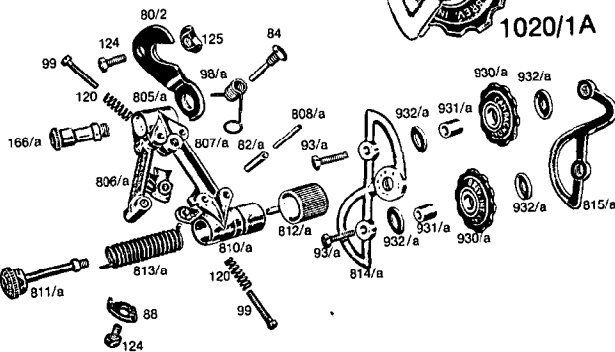

REAR
CHANGER

IBM NO.	PART NO.	DESCRIPTION	PKG. QTY.
145715	1020/1A	Nuovo Record Rear Shifter Complete Less Cable & Control	1
145734	80/2	Gear Fixing Plate	1
145735	82/A	Body Ferrule	1
145736	84	Spring Screw	1
145737	88	Clamp Washers	1
145738	93A	Sprocket Bolts	1
145739	98A	Gear Return Spring	1
145740	99	Gear Adjusting Screws	1
145741	120	Safety Springs	1
145742	124	Fixing Screws	1
145743	125	Clamp Nut	1
145744	166A	Upper Pivot Bolts	1
145770	808A	Spindles	1
145745	811A	Gear Spring Bolts	1
145746	812A	Spring Cage Covers	1
145747	813A	Tension Springs	1
145748	930A	Rollers	1
145749	931A	Roller Bushing	1
145750	932A	Dust Covers	1
145753	814A	Outer Cage Plates	1
145754	815A	Inner Cage Plates	1