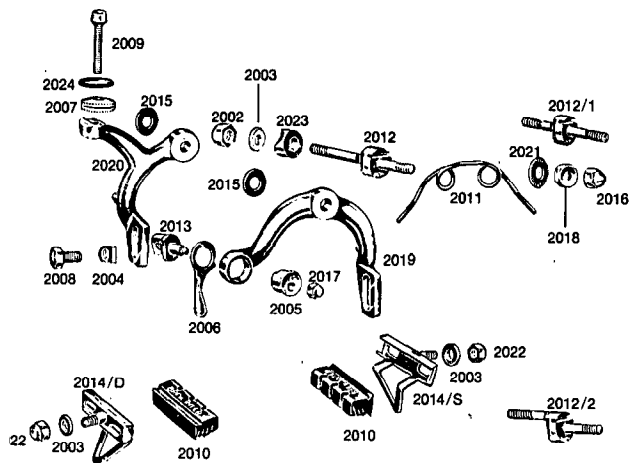

CABLE  
CLIPS

IBM NO.	PART NO.	DESCRIPTION	PKG. QTY.
<b>CAMPAGNOLO CLIPS</b>			
145911	626A	Double Stop Clip For Down Tube Control	1
145912	629	Double Stop Clip For H/Bar Control	1
145914	636	Rear Stop Clip	1
145917	649	Brake Cable Clip	1

CALIPER  
BRAKE  
ASSEMBLY

2040

IBM NO.	PART NO.	DESCRIPTION	PKG. QTY.
145857	2040	Record Brakes and Control Levers Front & Rear	1 pr.

## CALIPER BRAKE PARTS

2030

IBM NO.	PART NO.	DESCRIPTION	PKG. QTY.
145858	2002	Center Bolt Fixing Nut	1
145859	2003	Brake Shoe Washer	1
145860	2004	Clamp Bolt Washer	1
145861	2005	Cam	1
145862	2006	Q.R. Cam Lever	1
145863	2007	Adjusting Nut	1
145864	2008	Cable Clamp Bolt	1
145865	2009	Adjusting Screw	1
145866	2010	Brake Block	1
145867	2011	Tension Screw	1
145868	2012	Front Center Bolt	1
145975	2012/1	Rear Center Bolt	1
145976	2012/2	Rear Center Bolt Offset	1
145869	2013	Cable Clamp	1
145870	2014/D	R.H. Brake Shoe	1
145871	2014/S	L.H. Brake Shoe	1
145872	2015	Friction Washer	1
145873	2016	Domed Nut	1
145874	2017	Cam Lockring Nut	1
145875	2018	Lockring Nut	1
145876	2019	Front Stirrup	1
145877	2020	Rear Stirrup	1
145878	2021	Serrated Washer	1
145879	2022	Brake Shoe Nut	1
145880	2023	Concave Washer	1
145881	2024	Adjusting Rubber	1