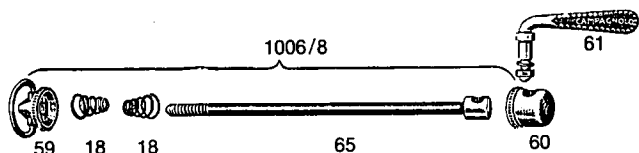

IBM NO.	PART NO.	DESCRIPTION	PKG. QTY.
145779	1034A	Front Small Flange Quick Release Hub With Q.R. Spindle, 36°	1
145780	1034P	Rear Small Flange Quick Release Hub With Q.R. Spindle, 36°	1
145781	1035A	Front Large Flange Quick Release Hub With Q.R. Spindle, 36°	1
145782	1035P	Rear Large Flange Quick Release Hub With Q.R. Spindle, 36°	1
<i>Front Axle and Parts</i>			
145812	1001/4S	Front Axle Comp.	1
145787	19	Axle only	1
145788	25R	Cone	1
145794	35	Washer	1
145785	1	Locknut	1
145804	737	Ball Cup	1
145806	739	Dust Cover	1
145808	741	Spring Clip	1
<i>Front Quick Release and Parts</i>			
145810	1001/3	Q.R. Unit Complete	1
145786	18	Conical Spring	1
145797	59	Adjuster	1
145798	60	Lever Housing	1
145799	61	Q.R. Lever	1
145800	64	Skewer	1
<i>Rear Axle and Parts</i>			
145814	1006/S	Rear Axle Comp.	1
145789	29	Axle Only	1
145791	32R	Cone	1
145795	36	Spindle Washer	1
145796	46	Spacing Washer	1
145792	33	Locknut	1
145803	668	Track Nut	1
145805	738	Ball Cup	1
145807	740	Dust Cover	1
145808	741	Spring Clip	1
<i>Rear Quick Release and Parts</i>			
145815	1006/8	Q.R. Unit Complete	1
145786	18	Conical Spring	1
145797	59	Adjuster	1
145798	60	Lever Housing	1
145799	61	Q.R. Lever	1
145801	65	Rear Skewer	1