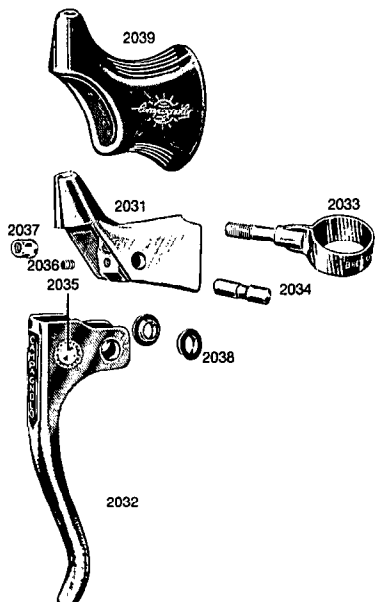

BRAKE LEVER PARTS

IBM NO.	PART NO.	DESCRIPTION	PKG. QTY.
145886	2031	Lever Hood	1
145887	2032	Lever Only	1
145888	2033	Brake Lever Clip	1
145889	2034	Lever Pivot Bolt	1
145890	2035	Cable Nipple Holder	1
145891	2036	Grub Screw	1
145892	2037	Clamp Nut	1
145893	2038	Lever Bush	1
145894	2039	Rubber Lever Hood	1