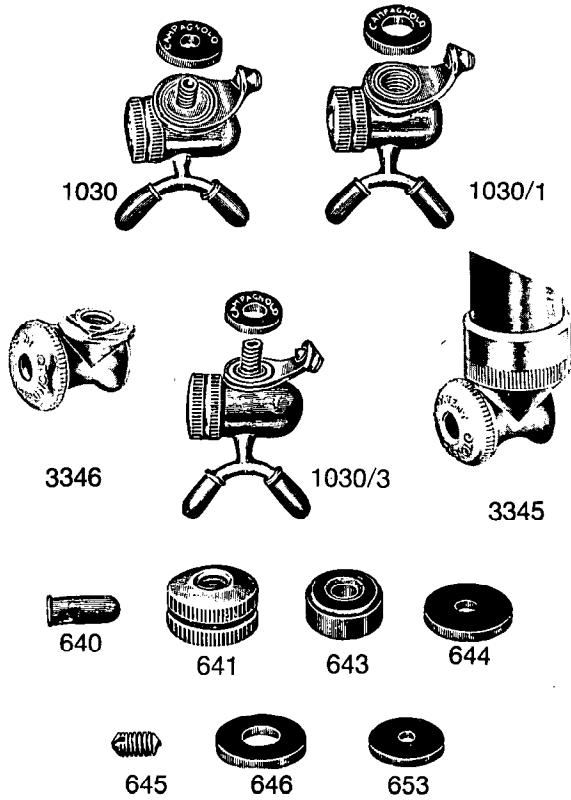

CAMPAGNOLO

PUMP CONNECTORS

IBM NO.	PART NO.	DESCRIPTION	PKG. QTY.
145927	1030	Pump Connector For British Pumps	1
145928	1030/1	Pump Connector For Italian Pumps With 9 x 1.25 Locking Screw	1
145929	3346	Pump Connector With Square Boss	1
145930	1030/3	Pump Connector For French Pumps	1
145689	3345	Pump Connector With Ring	1
<i>Pump Connector Parts</i>			
145923	640	Rubber Cap	1
145924	643	Rubber Washer For Tubular Valve	1
145925	644	Rubber Washer For 1030 Connector	1
145926	646	Rubber Washer For 1030/1 Connector	1
145967	653	Rubber Washer For 1030/3 Connector	1
145968	645	Connecting Screw	1
145969	641	Milled Nut	1

SPROCKETS