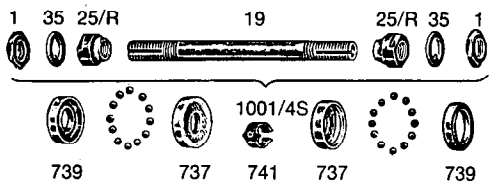

IBM NO.	PART NO.	DESCRIPTION	PKG. QTY.
145779	1034A	Front Small Flange Quick Release Hub With Q.R. Spindle, 36°	1
145780	1034P	Rear Small Flange Quick Release Hub With Q.R. Spindle, 36°	1
145781	1035A	Front Large Flange Quick Release Hub With Q.R. Spindle, 36°	1
145782	1035P	Rear Large Flange Quick Release Hub With Q.R. Spindle, 36°	1
<i>Front Axle and Parts</i>			
145812	1001/4S	Front Axle Comp.	1
145787	19	Axle only	1
145788	25R	Cone	1
145794	35	Washer	1
145785	1	Locknut	1
145804	737	Ball Cup	1
145806	739	Dust Cover	1
145808	741	Spring Clip	1
<i>Front Quick Release and Parts</i>			
145810	1001/3	Q.R. Unit Complete	1
145786	18	Conical Spring	1
145797	59	Adjuster	1
145798	60	Lever Housing	1
145799	61	Q.R. Lever	1
145800	64	Skewer	1
<i>Rear Axle and Parts</i>			
145814	1006/S	Rear Axle Comp.	1
145789	29	Axle Only	1
145791	32R	Cone	1
145795	36	Spindle Washer	1
145796	46	Spacing Washer	1
145792	33	Locknut	1
145803	668	Track Nut	1
145805	738	Ball Cup	1
145807	740	Dust Cover	1
145808	741	Spring Clip	1
<i>Rear Quick Release and Parts</i>			
145815	1006/8	Q.R. Unit Complete	1
145786	18	Conical Spring	1
145797	59	Adjuster	1
145798	60	Lever Housing	1
145799	61	Q.R. Lever	1
145801	65	Rear Skewer	1