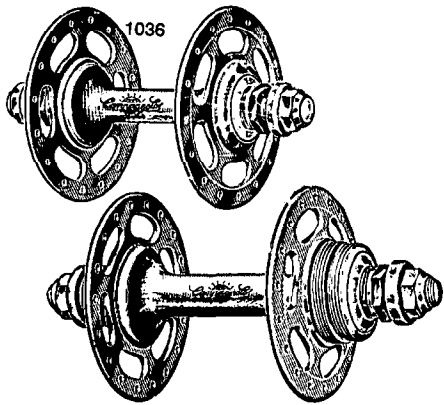

CAMPAGNOLO

TRACK HUBS

IBM NO.	PART NO.	DESCRIPTION	PKG. QTY.
145973	1036	Large Flange Track Hub, 36°, Sold in Pairs Only	1 Pr.
<i>Front Track Hub Parts</i>			
145811	1001/4P	Track Axle Complete	1
145974	19P	Track Axle Only	1
145802	667	Track Fr. Axle Nut	1
All Other Parts Are Interchangeable With Road Hub			
<i>Rear Track Hub Parts</i>			
145813	1006/5P	Track Axle Complete	1
145790	29P	Track Axle Only	1
145793	33P	Track Locknut	1
145809	743	Track Lock Ring	1

All Other Parts Are Interchangeable With Road Hub