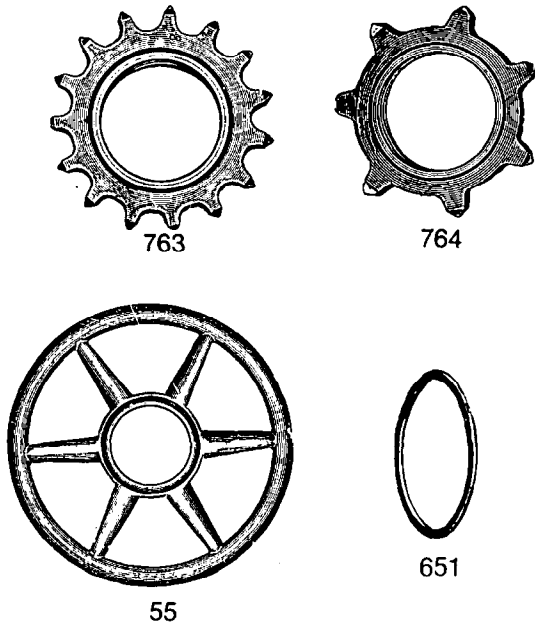

IBM NO.	PART NO.	DESCRIPTION	PKG. QTY.
145933	763	Track Sprocket, 1/2" x 1/8", 12, 13, 14, 15, or 16 Teeth Please specify Number of Teeth when ordering	1
145934	764	Track Sprocket, 1" x 3/16", 6, 7, 8 Teeth Please specify Number of Teeth When Ordering	1
145932	651	Freewheel Spacer, 1, 1.5, 2MM Thick Please Specify Thickness When Ordering	1
145969	55	<i>Spoke Protector</i> Spoke Protector Disc For 5 Sprockets	1

CAMPAGNOLO GREASE

IBM NO.	PART NO.	DESCRIPTION	PKG. QTY.
145935		Special Grease, 100 Grams	1 can