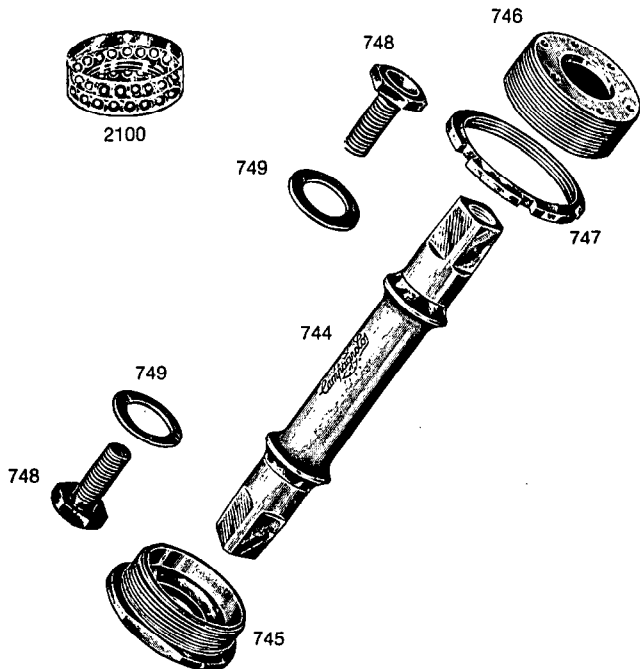

**BOTTOM
BRACKET
FITTINGS**

IBM NO.	PART NO.	DESCRIPTION	PKG. QTY.
145831	745A	Fixed Cup 36 x 24F	1
145831	745A	Fixed Cup 35 x 1	1
145831	745A	Fixed Cup 1.370 x 24	1
145832	746A	Adjustable Cup 36 x 24F	1
145832	746A	Adjustable Cup 35 x 1	1
145832	746A	Adjustable Cup 1.370 x 24	1
145833	747	Lockring 36 x 24F	1
145833	747	Lockring 35 x 1	1
145833	747	Lockring 1.370 x 24	1
145834	748	Fixing Screw	1
145835	749	Fixing Washer	1
145836	2100	Special Ball Race	1
145837	2110	Record Sleeve	1
145838	2110/1	Cone For Record Sleeve	1