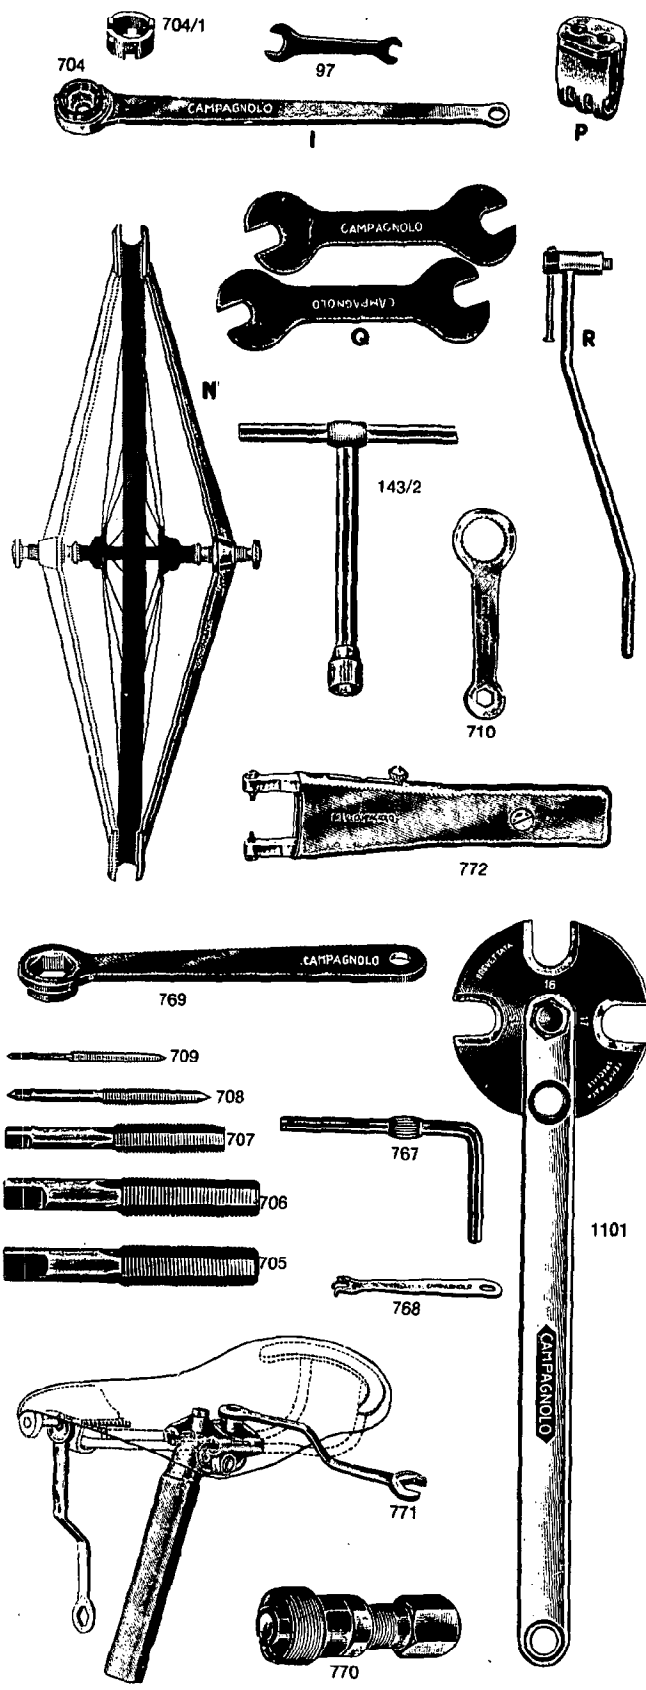

CAMPAGNOLO

CAMPAGNOLO TOOLS

IBM NO.	PART NO.	DESCRIPTION	PKG. QTY.
145936	I	Freewheel Remover	1
145937	N	Wheel Dishing Tool	1
145938	P	Axle Holding Tool	1
145939	Q	Cone Wrenches, 13-14 MM and 15-16 MM	1 Set
145940	R	Back Stay Tool	1
145941	143/2	"T" Wrench, 6-8 MM	1
145942	704	Insert For "I" Tool	1
145943	704/1	Reducing Insert For 13T. Freewheel, For "I" Tool	1
145944	705	R.H. Pedal Tap, 5/16" x 20 T.P.I.	1
145945	706	L.H. Pedal Tap, 5/16" x 20 T.P.I.	1
145946	707	Gear Hanger Tap, 10MM X 26 T.P.I.	1
145947	708	Mudguard Eye Tap, 5MM X 0.8	1
145948	709	Rear Adjuster Tap, 3MM X 0.5	1
145949	710	Pedal Wrench	1
145950	767	Allen Key Wrench, For Chainwheel	1
145951	768	Chainwheel Screw Peg Wrench	1
145952	769	Cotterless B.B. Axle Spanner	1
145953	770	Cotterless Crank Extractor	1
145954	771	Saddle Wrench	1
145956	1101	Deluxe Pedal Wrench	1
145957	97	Gear Wrench	1
145958	H	Back Stay Alignment Tool	1
145959	712	B.B. Lockring Tool	1
145960	712/1	B.B. Adjustable Cone Tool	1
145961	713	B.B. Stationary Cone Tool	1
145963	712/2	Spare Pin For 712/1 Tool	1
145964	2025	Special Brake Wrench	1
145965	1102	Assembly Stand	1
145955	772	Headset Pin Wrench	1
145962		Spare pins for 772 Wrench	1
145977		Reduced Tool Case	1
145978