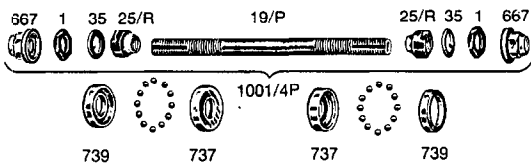

CAMPAGNOLO

TRACK HUBS

IBM NO.	PART NO.	DESCRIPTION	PKG. QTY.
145973	1036	Large Flange Track Hub, 36°, Sold in Pairs Only	1 Pr.
<i>Front Track Hub Parts</i>			
145811	1001/4P	Track Axle Complete	1
145974	19P	Track Axle Only	1
145802	667	Track Fr. Axle Nut	1
All Other Parts Are Interchangeable With Road Hub			
<i>Rear Track Hub Parts</i>			
145813	1006/5P	Track Axle Complete	1
145790	29P	Track Axle Only	1
145793	33P	Track Locknut	1
145809	743	Track Lock Ring	1

All Other Parts Are Interchangeable With Road Hub

NUOVO TIPO HUB

IBM NO.	PART NO.	DESCRIPTION	PKG. QTY.
145784	1253	Large Flange Quick Release Hubs, 36°, Sold in Pairs Only	1 Pr.
<i>Nuovo Tipo Hub Parts</i>			
145685	1001/4	Front Axle Set Complete	1
145686	1310	Front Quick Release Spindle Complete	1
145687	1256	Rear Axle Set Complete	1
145688	1311	Rear Quick Release Spindle Complete	1