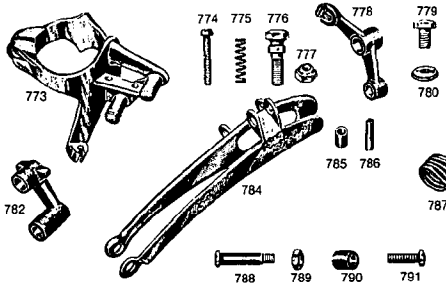

IBM NO.	PART NO.	DESCRIPTION	PKG. QTY.
145716	1052/1	Front Shifter Complete Less Fittings	1
145717	773	Front Changer Body	1
145718	774	Adjusting Bolts	1
145719	775	Adjusting Bolt Spring	1
145720	776	Clip Fixing Screw	1
145721	777	Clip Nuts	1
145722	778	Upper Arms	1
145723	779	Cable Clamp Bolts	1
145724	780	Washer for 779	1
145725	782	Lower Arm	1
145726	784	Front Changer Cage	1
145727	785	Ferrules for 784	1
145728	786	Spindles for 784	1
145729	787	Return Spring	1
145730	788	Cage Shank Bolt	1
145731	789	Cage Nuts	1
145732	790	Rollers	1
145733	791	Cable Bolts	1