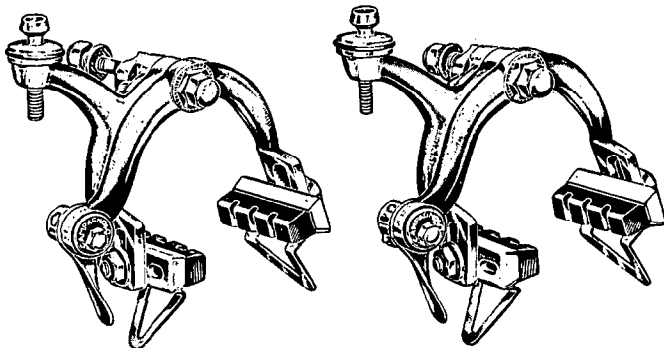

CALIPER
BRAKE
ASSEMBLY

2040

IBM NO.	PART NO.	DESCRIPTION	PKG. QTY.
145857	2040	Record Brakes and Control Levers Front & Rear	1 pr.