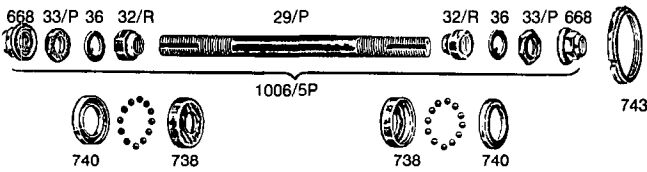

CAMPAGNOLO

TRACK HUBS

IBM NO.	PART NO.	DESCRIPTION	PKG. QTY.
145973	1036	Large Flange Track Hub, 36°, Sold in Pairs Only	1 Pr.
<i>Front Track Hub Parts</i>			
145811	1001/4P	Track Axle Complete	1
145974	19P	Track Axle Only	1
145802	667	Track Fr. Axle Nut	1
All Other Parts Are Interchangeable With Road Hub			
<i>Rear Track Hub Parts</i>			
145813	1006/5P	Track Axle Complete	1
145790	29P	Track Axle Only	1
145793	33P	Track Locknut	1
145809	743	Track Lock Ring	1

All Other Parts Are Interchangeable With Road Hub

NUOVO TIPO HUB

IBM NO.	PART NO.	DESCRIPTION	PKG. QTY.
145784	1253	Large Flange Quick Release Hubs, 36°, Sold in Pairs Only	1 Pr.
<i>Nuovo Tipo Hub Parts</i>			
145685	1001/4	Front Axle Set Complete	1
145686	1310	Front Quick Release Spindle Complete	1
145687	1256	Rear Axle Set Complete	1
145688	1311	Rear Quick Release Spindle Complete	1