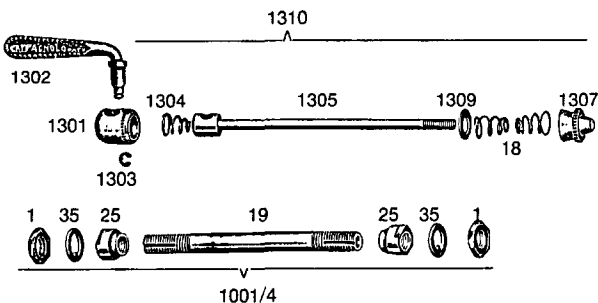

CAMPAGNOLO

TRACK HUBS

IBM NO.	PART NO.	DESCRIPTION	PKG. QTY.
145973	1036	Large Flange Track Hub, 36°, Sold in Pairs Only	1 Pr.
<i>Front Track Hub Parts</i>			
145811	1001/4P	Track Axle Complete	1
145974	19P	Track Axle Only	1
145802	667	Track Fr. Axle Nut	1
All Other Parts Are Interchangeable With Road Hub			
<i>Rear Track Hub Parts</i>			
145813	1006/5P	Track Axle Complete	1
145790	29P	Track Axle Only	1
145793	33P	Track Locknut	1
145809	743	Track Lock Ring	1

All Other Parts Are Interchangeable With Road Hub

NUOVO TIPO HUB

IBM NO.	PART NO.	DESCRIPTION	PKG. QTY.
145784	1253	Large Flange Quick Release Hubs, 36°, Sold in Pairs Only	1 Pr.
<i>Nuovo Tipo Hub Parts</i>			
145685	1001/4	Front Axle Set Complete	1
145686	1310	Front Quick Release Spindle Complete	1
145687	1256	Rear Axle Set Complete	1
145688	1311	Rear Quick Release Spindle Complete	1